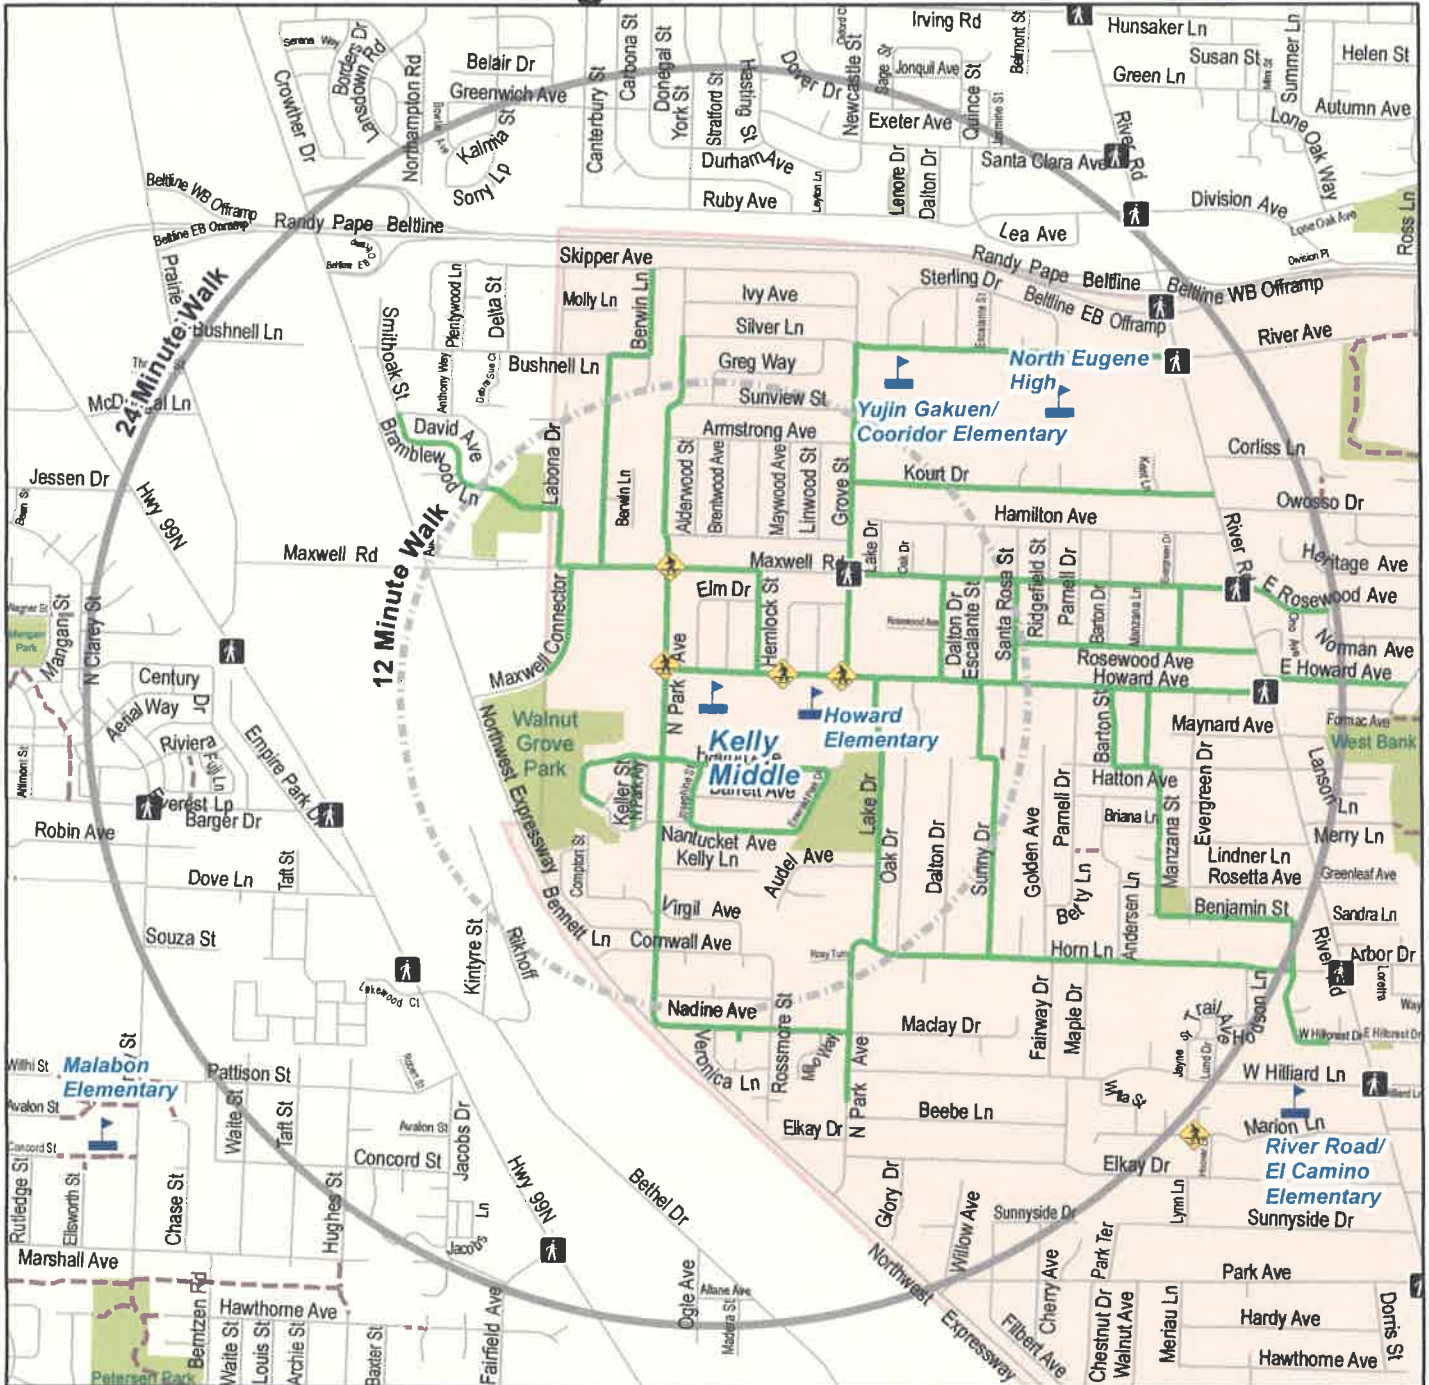

Kelly Middle School Recommended Walking Routes to School

This map is a guide to help parents/guardians select a route for their student to walk to school where feasible. Recommended routes typically have sidewalks and protected street crossings, or use low-traffic neighborhood streets.

You should preview the route with your child to ensure it is the safest route between your home and school, and teach your child to obey traffic safety rules along his/her route. Your school district and the applicable road authorities do not supervise the routes on this map and are not responsible for students while they travel to/from school. Comments or questions regarding this map can be directed to Point2point at 541-682-6213 or Point2point@ftd.org. Last Revised: 8/7/2015

	Recommended Routes		12 Minute Walk
	Shared Use Path		24 Minute Walk
	Road		School
	Signalized Crosswalk*		Park
	Marked Crosswalk*		Attendance Boundary
*Recommended Crossing			